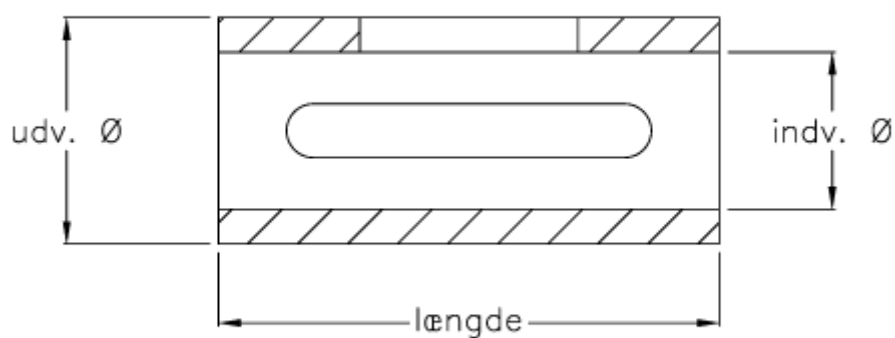

Data Sheet

Article number: 39283842

Description: Bush 38/42 incl. keys

Measures

Description	= 38/42
Internal diameter	= 38
Length	=
Outer diameter	= 42